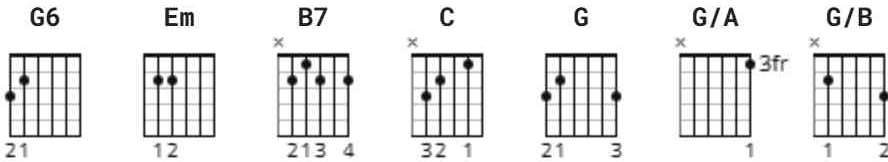

# Moody River Chords by Doc Watson

Difficulty: intermediate

Tuning: E A D G B E

## CHORDS

From the album "Third generation blues"

Chords EADGBE  
G6 320030

[Intro]

G6 Em B7 Em B7

Em B7 C G G6

[Verse 1]

Em B7 Em B7  
Last Saturday evening I came to the old oak tree  
Em B7 C G G6  
It stands beside the river where you were to meet me  
Em B7 Em B7  
On the ground your glove I found with a note addressed to me  
Em B7 C G G6  
And it read "Dear Love, I've done you wrong, now I must set you free"

[Chorus]

B7 Em B7 Em  
Moody River, more deadly than the vainest knife  
B7 G G/A G/B C G G6  
Moody River, your muddy water took my baby's life

[Instrumental Break]

Em B7 Em B7

Em B7 C G G6

[Verse 2]

Em B7 Em B7  
I looked into your muddy waters and what did I see  
Em B7 C G G6  
I saw a lonely, lonely man just looking back at me  
Em B7 Em B7  
Tears were in his eyes and a prayer on his lips

Em B7 C G G6  
And with the glove of his lost love there at his finger tips

[Chorus]

B7 Em B7 Em  
Moody River, more deadly than the vainest knife

B7 G G/A G/B C G  
Moody River, your muddy water took my baby's life