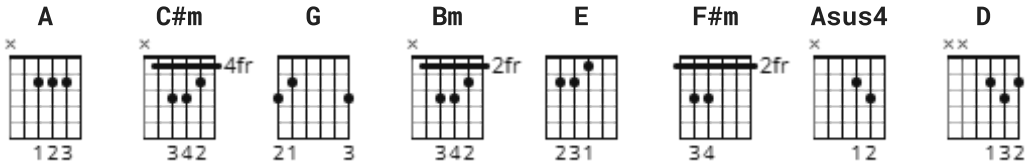

Lay Lady Lay Chords by Bob Dylan

Difficulty: intermediate

Tuning: E A D G B E

CHORDS

LAY LADY LAY by Bob Dylan

[Intro]

| A | C#m | G | Bm |

| A | C#m | G | Bm |

[Verse 1]

A C#m G Bm A C#m G Bm
Lay lady lay, lay across my big brass bed
A C#m G Bm A C#m G Bm
Lay lady lay, lay across my big brass bed
E F#m A Asus4 A
Whatever colours you have in your mind
E F#m A Asus4 A
I'll show them to you and you'll see them shine
A C#m G Bm A C#m G Bm
Lay lady lay, lay across my big brass bed

[Bridge]

C#m E F#m A Asus4 A
Why wait any longer for the world to begin
C#m A Asus4 A
You can have your cake and eat it too

C#m **E F#m A**
 Why wait any longer for the one you love
C#m Bm
 When he's standing in front of you

[Verse 3]

A C#m G Bm A C#m G Bm
 Lay, lady, lay, lay across my big brass bed
A C#m G Bm A C#m G Bm
 Stay, lady, stay, stay while the night is still ahead
E F#m A Asus4 A
 I long to see you in the morning light
E F#m A Asus4 A
 I long to reach for you in the night
A C#m G Bm A C#m G Bm
 Stay, lady, stay, stay while the night is still ahead