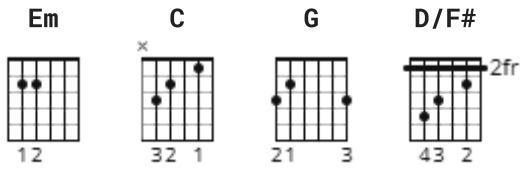

Zombie Chords by The Cranberries

Difficulty: intermediate

Tuning: E A D G B E

Key: Em

CHORDS

STRUMMING

VERSE / CHORUS 82 bpm

1 & 2 & 3 & 4 &

INTRO (FIRST PART) 82 bpm

1 & 2 & 3 & 4 & 5 & 6 & 7 & 8 &

INTRO (SECOND PART) 82 bpm

1 & 2 & 3 & 4 &

[Intro]

Em C G D/F# x4

[Verse 1]

Em C G D/F#

Another head hangs lowly, child is slowly taken

Em C G D/F#

And the violence caused such silence, who are we mistaken

Em C

But you see it's not me, it's not my family

G D/F#

In your head, in your head, they are fighting

[Instrumental]

Em C G D/F# x2

[Verse 2]

Em C G D/F#

Another mother's breaking heart is taking over

Em C G D/F#

When the violence causes silence, we must be mistaken

Em C