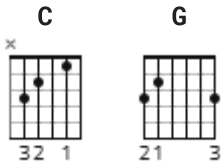

You Never Can Tell Chords by Ronnie Lane

Difficulty: absolute beginner

Tuning: E A D G B E

Capo: 5th fret

CHORDS

Written by Chuck Berry, Ronnie's interpretation of this song is flawless... One of his Quite simple and basic, consisting of two chords... Quite boring to play though unless by a band...

Chords: (Capo 5th Fret)

EADGBe Originally in the Key of F...

C: 332010

G: 320033

Verse One:

C

It was a teenage wedding, and the old folks wished 'em well

G

Verse Three:

C

They had a hi-fi phono, boy, did they let it blast

G

Seven hundred little records, all blues, rock, rhythm and jazz

But when the sun went down, the volume went down as well

"C'est la vie," say the old folks, "It goes to show you never can tell" **C**

"C'est la vie," say the old folks, "It goes to show you never can tell" **C**

Interlude... (Play Verse Chords)

Verse Six:

C
It was a teenage wedding, and the old folks wished 'em well

You could see that Pierre did truly love the mademoiselle **G**