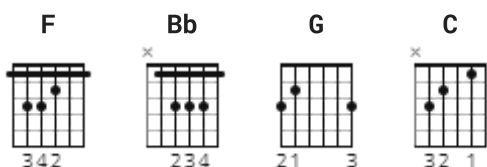

# Never Make Your Move Too Soon Chords by B.B. King

Description: Standard Blues except it goes to the G before hitting the V (C).

Difficulty: beginner

Tuning: E A D G B E

Key: F

## STRUMMING

MAIN PATTERN 108 bpm

1 & 2 & 3 & 4 &

[Verse 1]

**F**

Three days of snow in Birmingham, thought you would wonder where I am

**F**

Rang our number all nite long, it's no comfort on the telephone

**Bb**

Ran out and caught a midnight flight, thought a little love would make everything all right

**F**

The landlord said you moved away and left me all your bills to pay

**G**

**C**

**F**

Look out baby, you might have made your move too soon