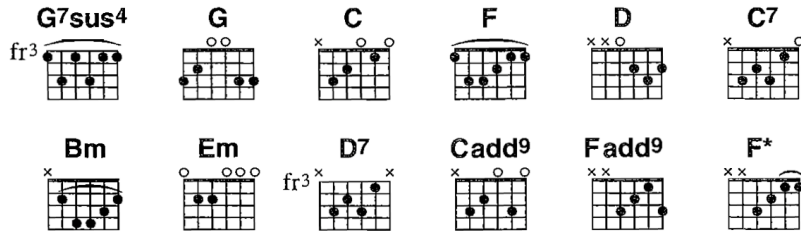

A Hard Day's Night

Words & Music by
John Lennon & Paul McCartney

Verse 1

G7sus4 **G** **C** **G**
It's been a hard day's night,
 F **G**
And I've been working like a dog.
 C **G**
It's been a hard day's night,
 F **G**
I should be sleeping like a log.
 C
But when I get home to you,
 D
I find the things that you do,
 G **C7** **G**
Will make me feel al - right.

Middle 1 **Bm**
When I'm home
Em **Bm**
Ev'rything seems to be right.
G
When I'm home,
Em
Feeling you holding me
C7 D7
Tight, tight, yeah.

Verse 3 As Verse 1

Instrumental ||: **G C** | **G** | **F** | **G** :||

C
So why on earth should I moan,
D
'Cause when I get you alone,
G C7 G
You know I feel O. K

Middle 2 **Bm**
When I'm home
Em **Bm**
Ev'rything seems to be right.
G
When I'm home,
Em
Feeling you holding me
C7 D7
Tight, tight, yeah.

Verse 4 As Verse 1

Outro **C7 G C7 G**
You know I feel al - right,
C7 G Cadd9 Fadd9 F*
You know I feel al - right.
||: **Fadd9 F*** | **Fadd9 F*** :|| *Repeat to fade*