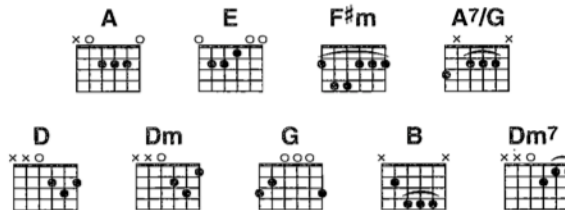

In My Life

Words & Music by
John Lennon & Paul McCartney

Intro

| A | E | A | E ||

Verse 1

A E F#m A7/G
There are places I remember
D Dm A
All my life, ___ though some have changed,
A E F#m A7/G
Some forever, not for better,
D Dm A
Some have gone ___ and some remain.

Bridge 1

F#m D
All these places had their moments,
G A
With lovers and friends I still can recall,
F#m B
Some are dead and some are living,
Dm7 A
In my life I've loved them all..

Link

| A | E ||

Verse 2

A E F#m A7/G
But of all these friends and lovers,
D Dm A
There is no-one compares with you,
A E F#m A7/G
And these memories lose their meaning
D Dm A
When I think of love as something new.

Bridge 2

Though I know I'll never lose affection
 For people and things that went before,
 I know I'll often stop and think about them,
 In my _ life I love you more.

Solo

||: A E | F#m A7/G | D Dm | A :||

Bridge 3

Though I know I'll never lose affection
 For people and things that went before,
 I know I'll often stop and think about them,
 In my _ life I love you more.

Coda

| A | E | Dm7 N.C. A
 In my _ life I love you more.
 | E | A ||