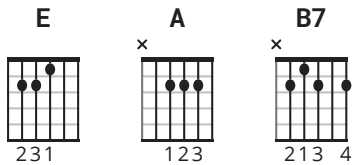

# The House Is Rockin chords by Stevie Ray Vaughan & Double Trouble

Tuning: E A D G B E

---

## CHORDS

Song: The House is Rockin'  
Artist: Stevie Ray Vaughan  
From Party Marty Rhythm Guitar version

[Chorus]

**E**  
Well The house is a rockin don't bother knockin  
**E**  
If The house is a rockin don't bother knockin  
**A** **B7** **E**  
If the house is a rockin don't bother come on in  
**A** **B7** **E**  
Well If the house is a rockin don't bother come on in

[Verse 1]

**E**  
Kick off your your shoes start losing the blues  
**E**  
This old house old house ain't got nothing to lose  
**A** **E**  
Seen it all for years start spreading the news  
**B7** **A** **E**  
We got room on the floor shimmy til you shake somethin loose

[Verse 2]

**E**  
Walkin up the street you can hear the sound  
**E**  
Of some bad honky tonkers really laying it down  
**A** **E**  
you seen it all for years you got nothin to loose